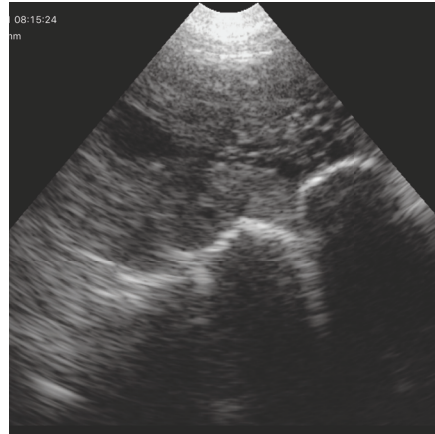

ÉCHOGRAPHE SANS FIL

WIRELESS ULTRASOUND

21 jours/days 100mm

21 jours/days 140mm

26 jours/days

28 jours/days

32 jours/days

48 jours/days