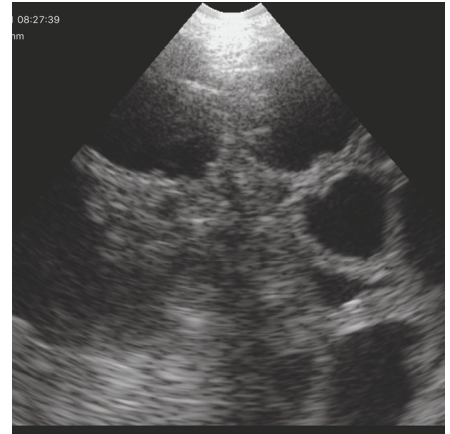

ÉCHOGRAPHE SANS FIL

WIRELESS ULTRASOUND

21 jours/days 100mm

21 jours/days 140mm

26 jours/days

28 jours/days

32 jours/days

48 jours/days