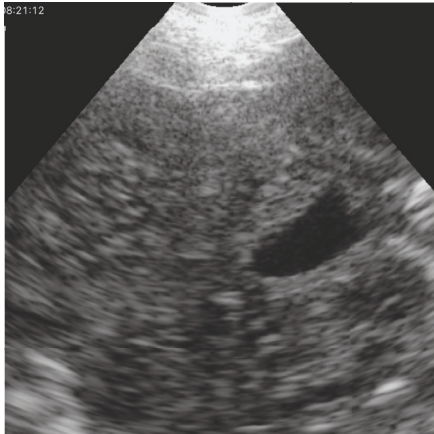

ÉCHOGRAPHE SANS FIL

WIRELESS ULTRASOUND

21 jours/days 100mm

21 jours/days 140mm

26 jours/days

28 jours/days

32 jours/days

48 jours/days