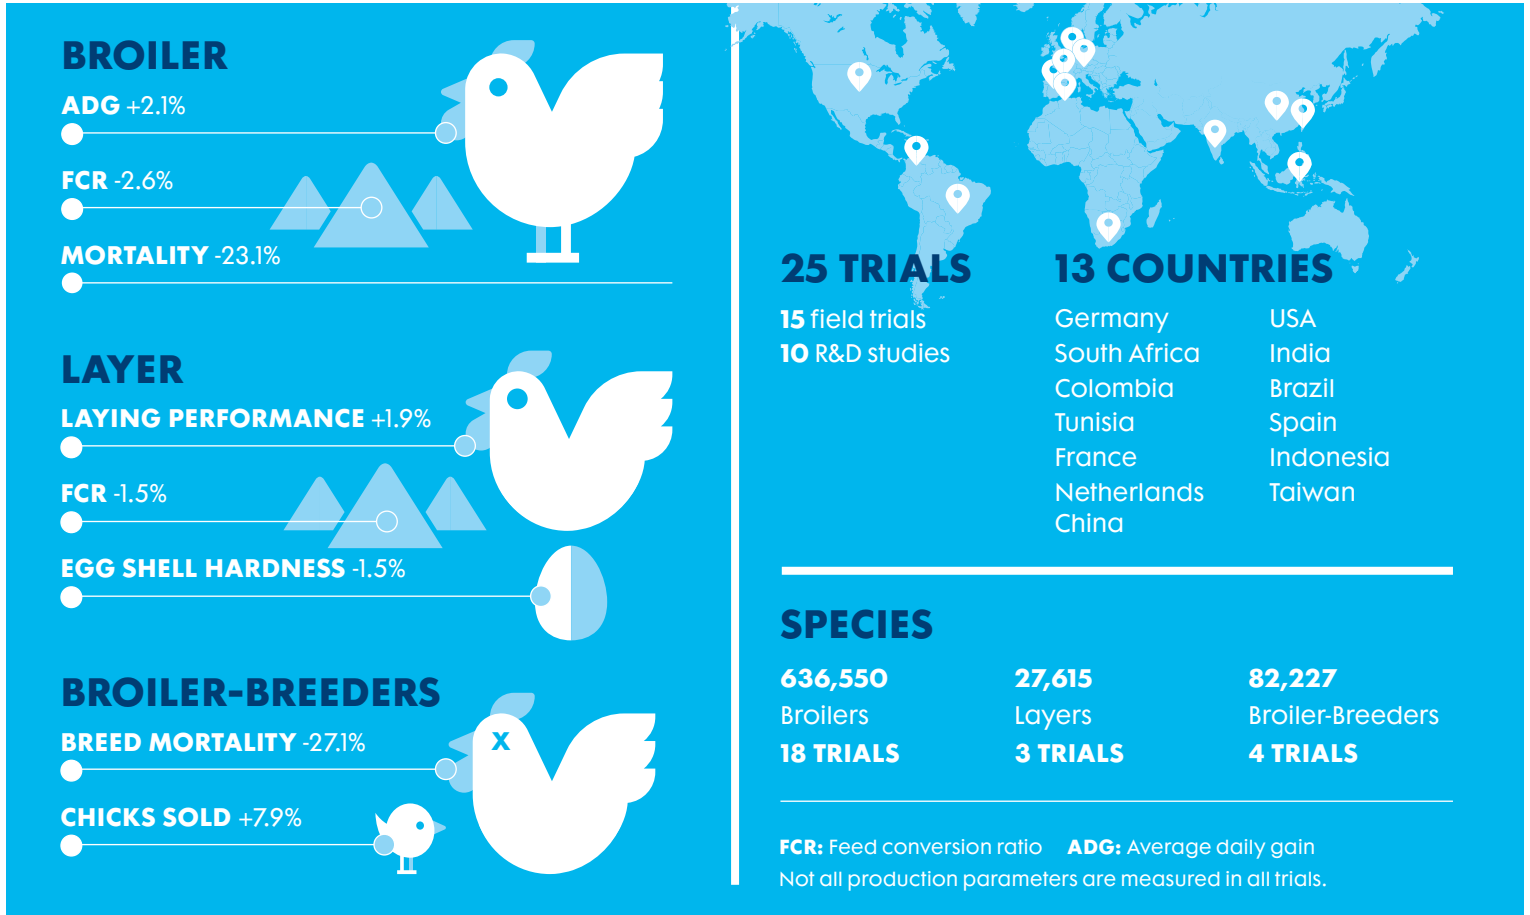

IMPROVING POULTRY GUT HEALTH: Trouw Nutrition's integrated strategy

Selko® ProHydro Plus is part of the Poultry Gut Health program that focuses on microbial control, reducing antibiotic use and enhancing animal performance.

Supporting poultry performance with Selko® ProHydro+

Proven results

A large number of studies conducted around the world have demonstrated the effectiveness of Selko ProHydro Plus. Trouw Nutrition Research & Development supports all studies conducted.

Recommended use

Selko ProHydro Plus is applied via drinking water. In situations with soft water or iron water lines, it is recommended to use Selko ProHydro S Plus instead.

Recommended inclusion rate

A water titration is recommended to reach the optimal drinking water pH of 3.8. Layers, breeders and turkeys are sensitive to the taste of Selko ProHydro Plus, therefore, it is advised to increase the application of Selko ProHydro Plus stepwise. Start with 0.3 L/1000 L drinking water, and increase the rate with 0.3 L/1000 L every two days, until the optimal water pH of 3.8 is reached. This is especially important when Selko ProHydro Plus is applied to birds that are already in the production cycle. Contact Trouw Nutrition/Shur-Gain representative to discuss inclusion rate and your dosing equipment requirements.

Inclusion rate:

Selko ProHydro+ : 1-2L/1000L drinking water | Selko ProHydro S+: 1-3L/1000L drinking water

GET ALL THE DETAILS
Contact your local representative

Ask your Trouw Nutrition/Shur-Gain representative how **Selko ProHydro+** can be used in the Poultry Gut Health Program to support the digestion and performance of poultry.

Selko is a brand of Trouw Nutrition, a Nutreco company.
For more information www.trouwnutrition.ca
Trouw Nutrition Canada